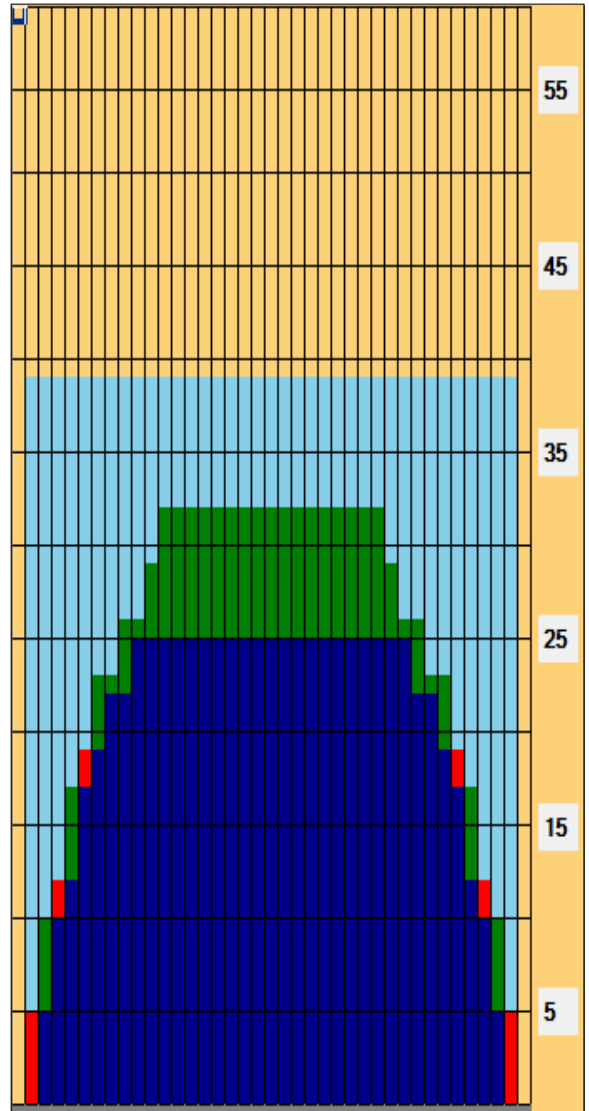

kirkkonummi-open 2017

Oil Pattern Distance: 39 Feet   **Reverse Brush Drop:** 39 Feet   **Oil Per Board:** 40 uL
Forward Oil Total: 13.72 mL   **Reverse Oil Total:** 9.64 mL   **Volume Oil Total:** 23.36 mL
Forward Boards Crossed: 343 Boards   **Reverse Boards Crossed:** 241 Boards   **Total Boards Crossed:** 584 Boards

	Start	Stop	Loads	Speed	Crossed	Start	End	Feet	T.Oil
1	2L	2R	3	14	111	0.0	5.0	5.0	4440
2	4L	4R	3	18	99	5.0	12.0	7.0	3960
3	6L	6R	3	18	87	12.0	19.0	7.0	3480
4	8L	8R	1	22	25	19.0	22.0	3.0	1000
5	10L	10R	1	22	21	22.0	25.0	3.0	840
6	2L	2R	0	22	0	25.0	39.0	14.0	0

Forward Reverse More

	Start	Stop	Loads	Speed	Crossed	Start	End	Feet	T.Oil
1	2L	2R	0	26	0	39.0	32.0	-7.0	0
2	12L	12R	1	26	17	32.0	29.0	-3.0	680
3	11L	11R	1	26	19	29.0	26.0	-3.0	760
4	9L	9R	1	22	23	26.0	23.0	-3.0	920
5	7L	7R	2	22	54	23.0	17.0	-6.0	2160
6	5L	5R	3	18	93	17.0	10.0	-7.0	3720
7	3L	3R	1	14	35	10.0	9.0	-1.0	1400
8	2L	2R	0	14	0	9.0	0.0	-9.0	0

Forward Reverse More

Conditioner:
Type In or Select One

TransferType:
Type In or Select One

- Forward
- Reverse
- Combined
- Buff